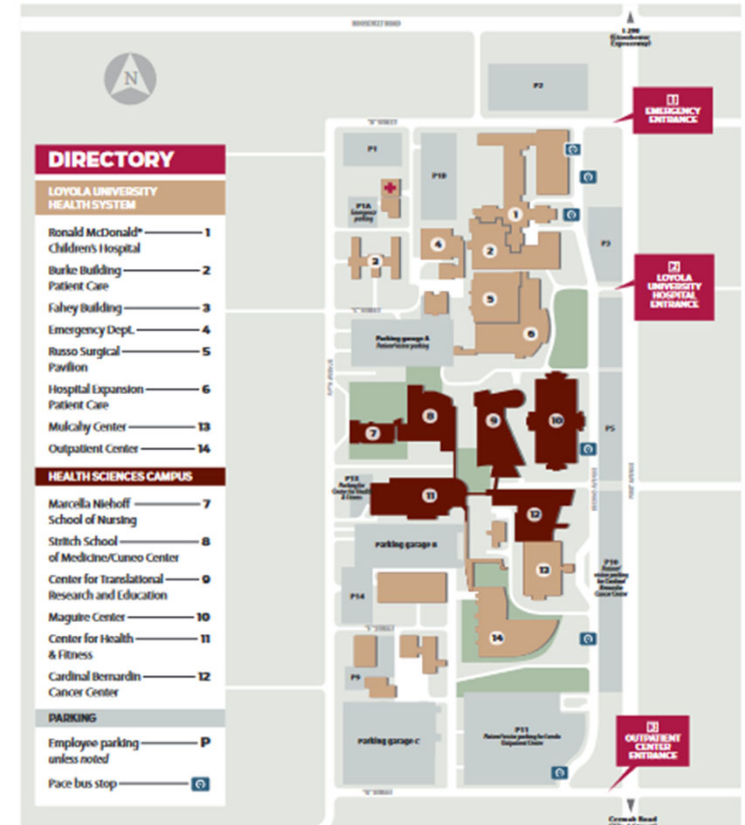

CAMPUS TRANSPORTATION AND PARKING

WATER TOWER CAMPUS

The Water Tower Campus (WTC) is around the corner from the CTA Red Line – Chicago station at 25 E. Pearson St. To plan your trip to campus and for maps of CTA train and bus lines please visit: www.transitchicago.com.

Loyola does not own or control any visitor parking facilities near the Water Tower Campus, though there are several parking options nearby. For more information on parking at WTC, [click here](#).

Click the image to the left to access pdf of this map online

CAMPUS TRANSPORTATION AND PARKING

HEALTH SCIENCES CAMPUS

Visitors to Loyola's Health Sciences Campus, located at 2160 S. First Ave, Maywood, should use the Medical Center's main Parking Garage A. For more information about visiting the Health Sciences Campus, [click here](#).

Click the image to the right to access pdf of this map online

THE GRADUATE SCHOOL

LOYOLA UNIVERSITY CHICAGO 2160 S. First Ave., Maywood, IL 60153

HEALTH SCIENCES CAMPUS

LOYOLA
UNIVERSITY CHICAGO

Intercampus Shuttle Service